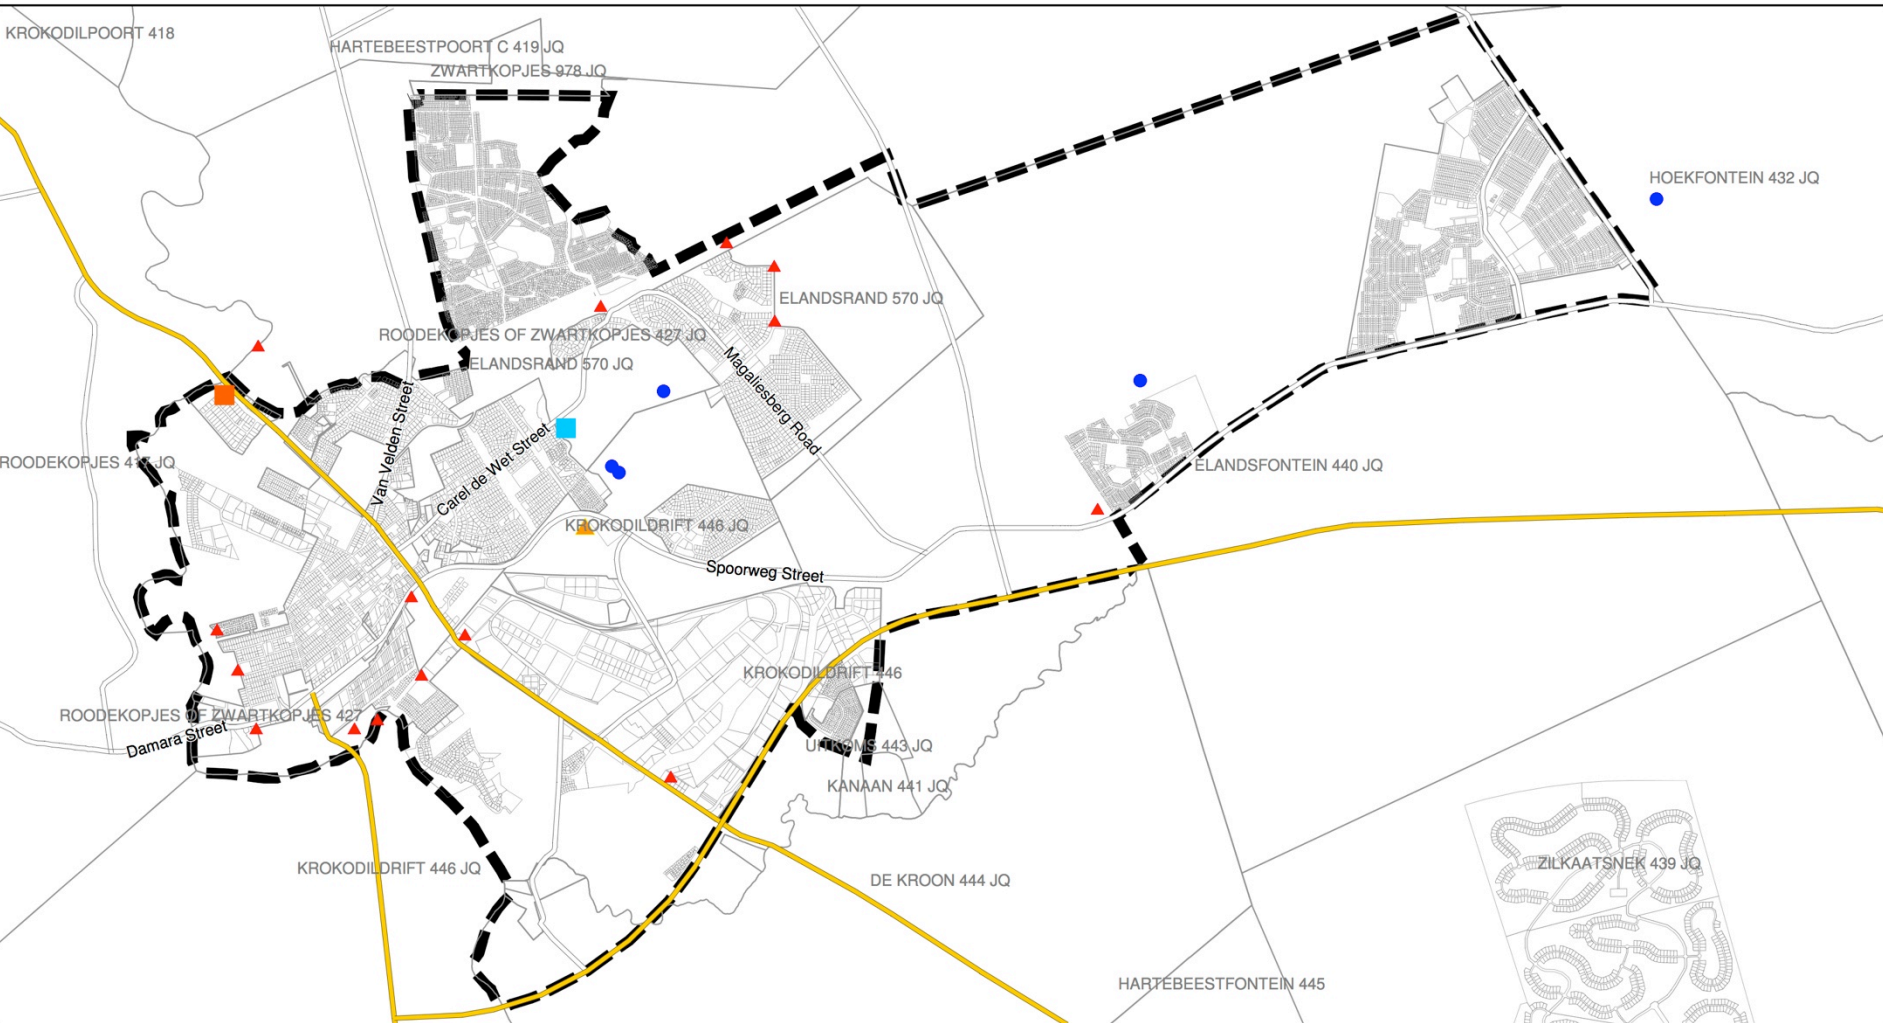

Brits Town Precinct Plan

Electrical Substation Layout

- Brits Town Precinct
- Erven
- Parent Farms
- Eskom Supply Area
- Local Municipality of Madibeng Supply Area
- Supply
- Substation

Legend

Substation

Brits Town Precinct Plan

Bulk Water and Sanitation Services

- Brits Town Precinct
- Erven
- Parent Farms
- Bulk Water Services
- Reservoir
- Pump Station

Legend

- Purification Works
- Bulk Sewer Services
- Pump Station
- Waste Water Treatment Plant