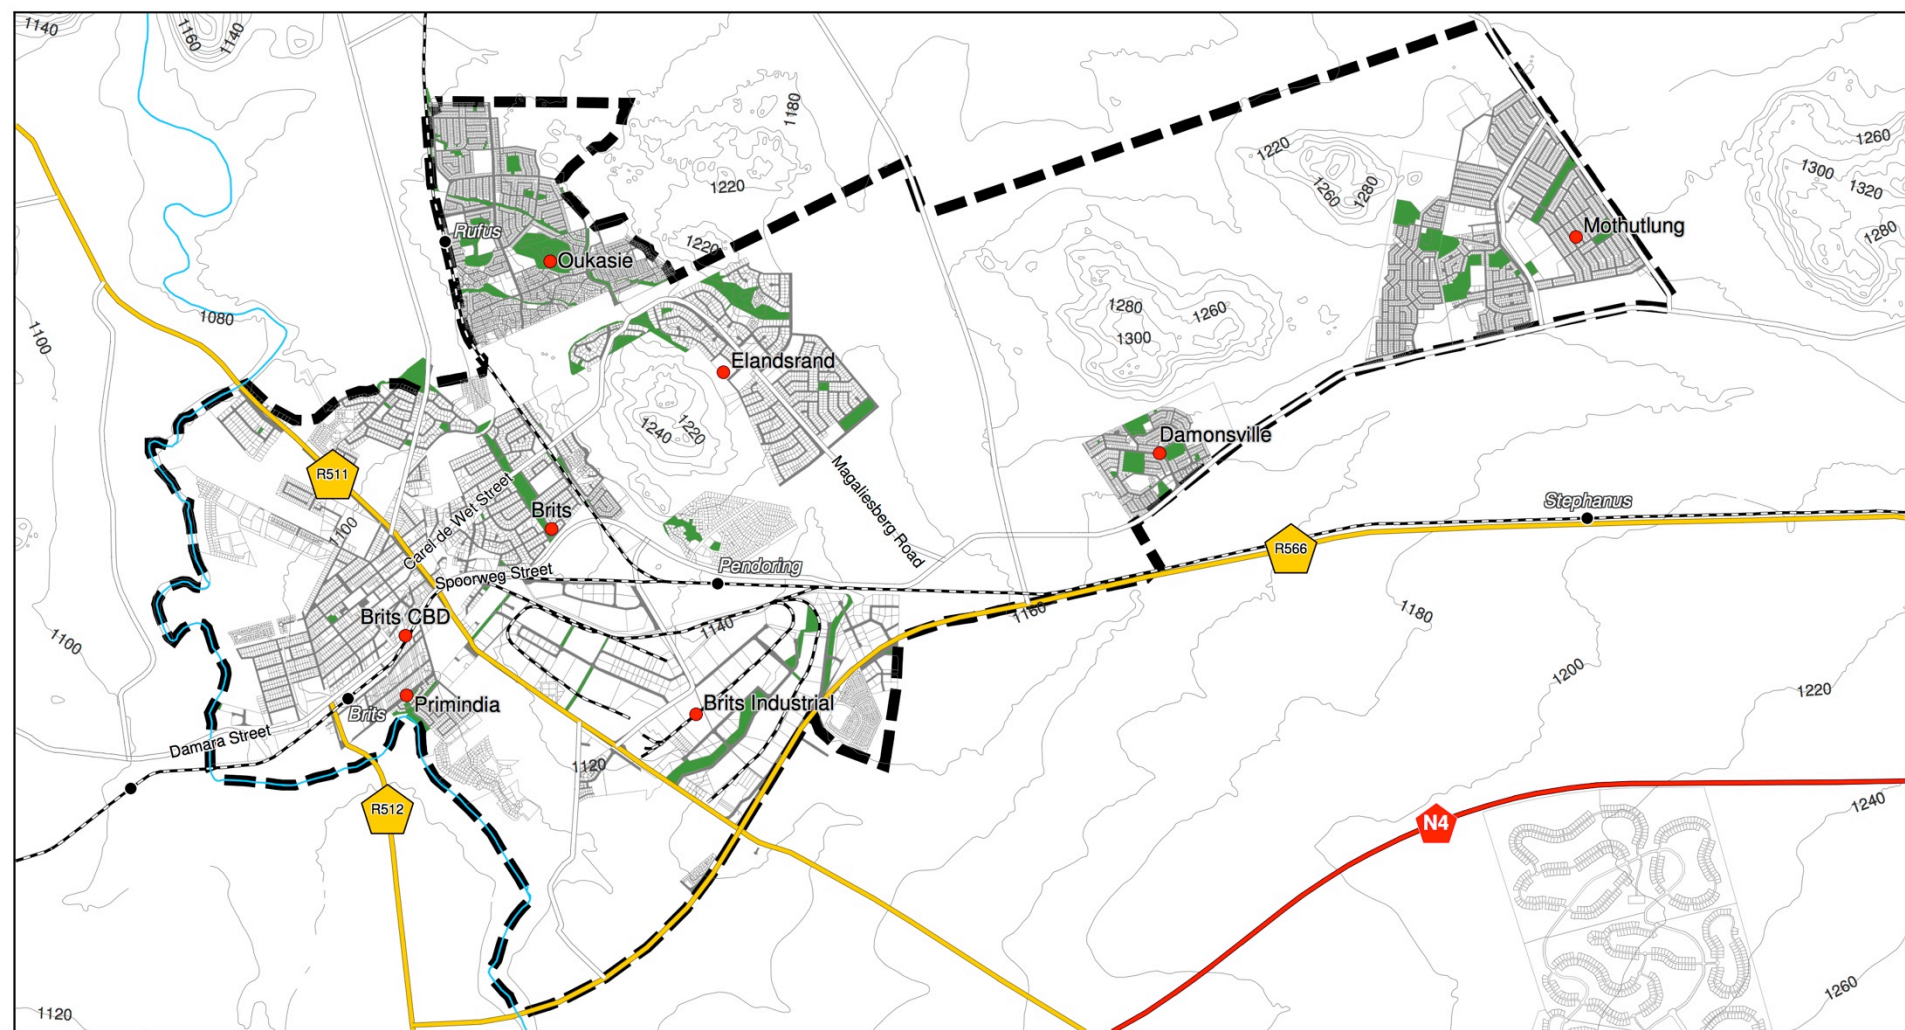

Brits Town Precinct Plan

Population Distribution

- Brits Town Precinct
- Census 2011 Sub Places
- National Roads
- National Roads
- Regional Roads
- Regional Roads
- Secondary Roads

Legend

- Railway Line
- Station
- Perennial River

Population Per Area

- 0 - 500 people
- 501 - 2 000 people
- 2 001 - 5 000 people
- 5 001 - 12 000 people
- 12 001 - 20 000 people
- 20 000+ people

Brits Town Precinct Plan

Topography

- Brits Town Precinct
- Streets
- Erven
- Parks/Open Spaces
- Contours
- Local Suburbs

Legend

- National Roads
- National Roads
- Regional Roads
- Regional Roads
- Secondary Roads
- Railway Line

- Station
- Perennial River