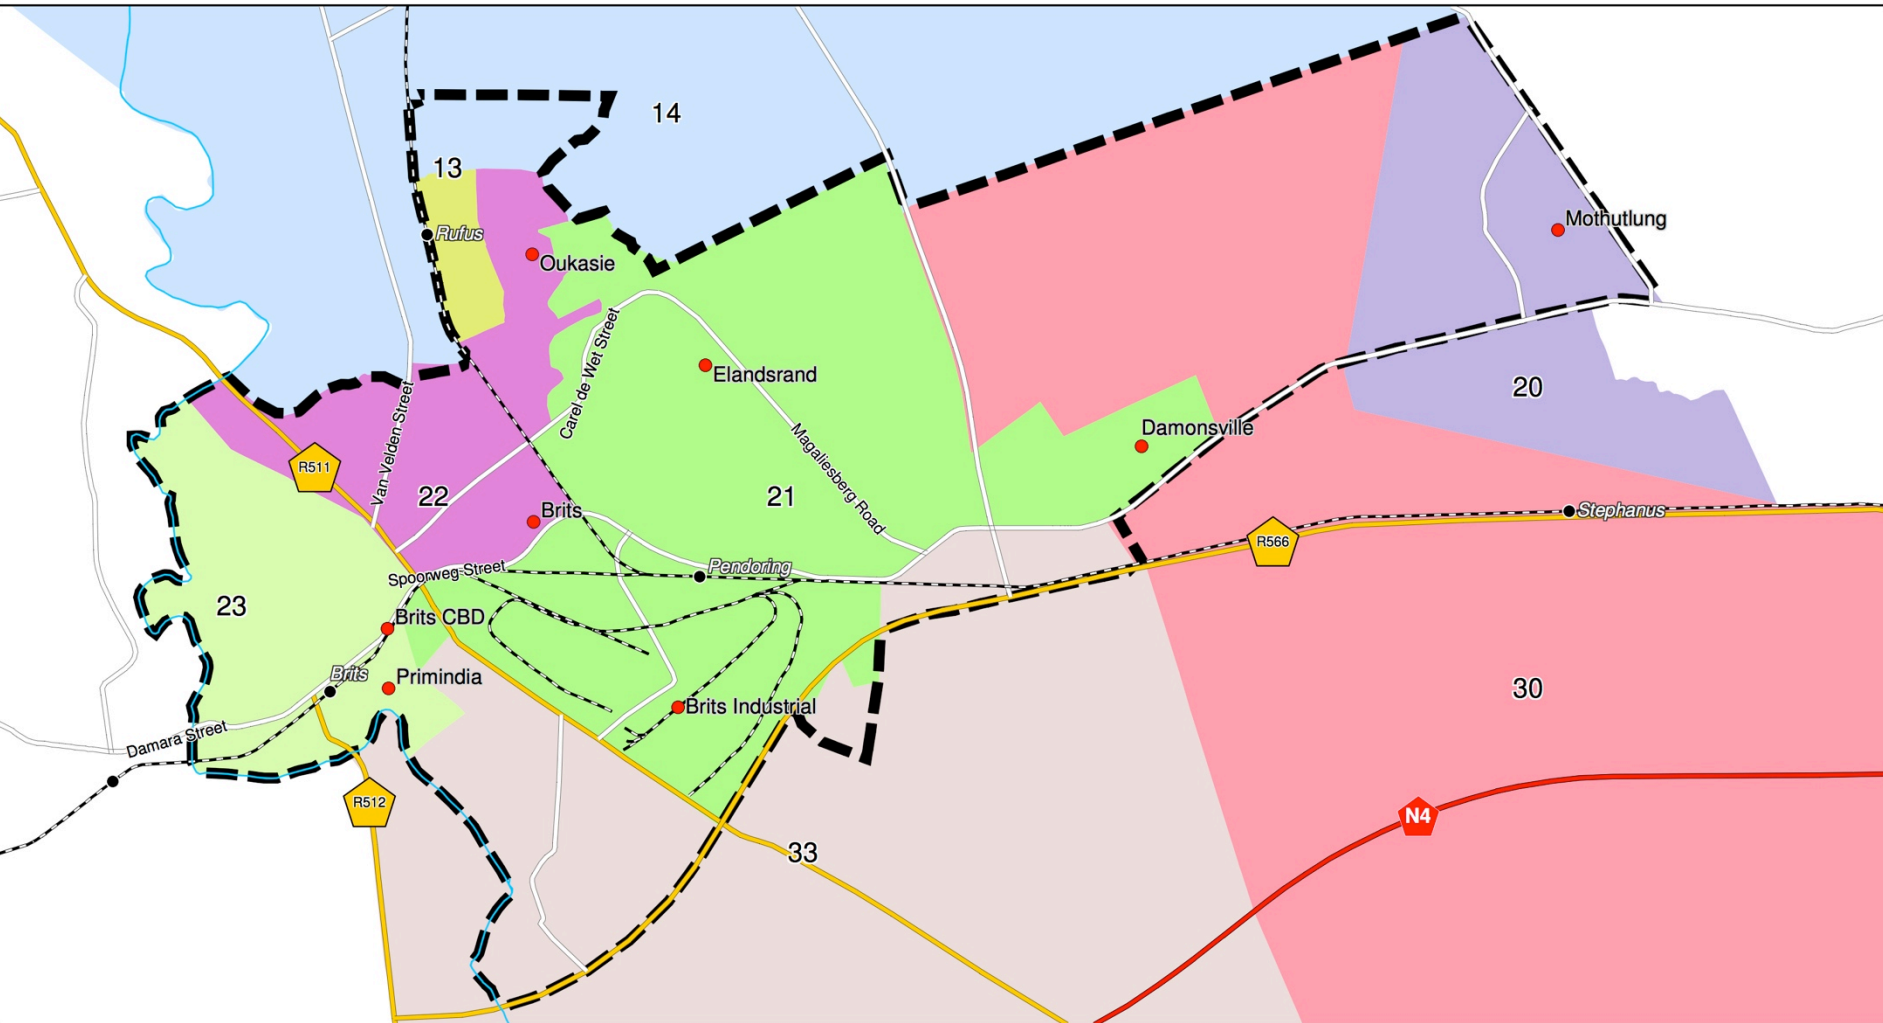

Status Quo Analysis

Brits Town Precinct Plan

Wards

-  Brits Town Precinct
- Wards**
-  Ward 13
-  Ward 14
-  Ward 20
-  Ward 21
-  Ward 22

Legend

-  Ward 23
-  Ward 30
-  Ward 33
-  Local Suburbs
-  National Roads
-  National Roads
-  Regional Roads
-  Regional Roads
-  Secondary Roads
-  Railway Line
-  Station
-  Perennial River